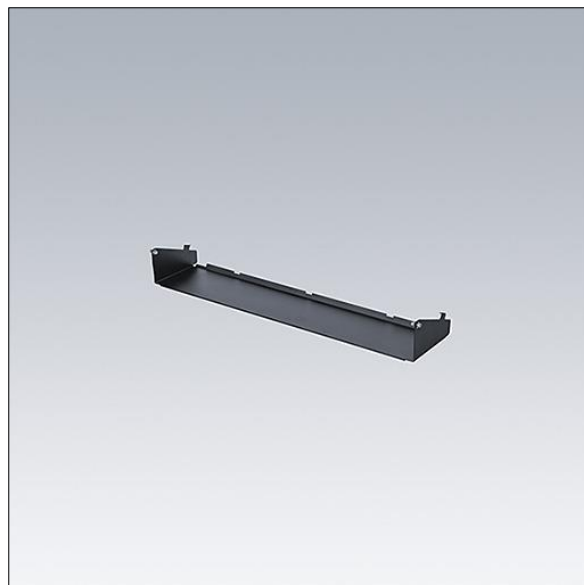

Champion

96635278 CHAMPION LED VS REAR

THORN

Champion

Visière arrière Champion, en accessoire, pour une protection arrière supplémentaire. Uniquement compatible avec la version Champion VSP : visière matte.

TLG_CHPL_F_RVIS.jpg