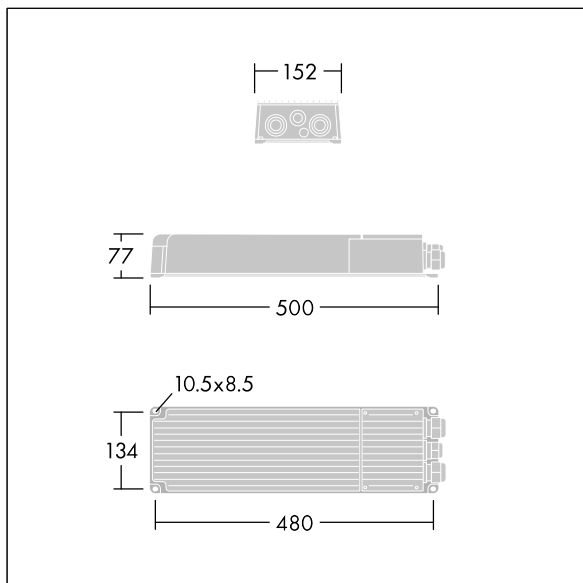

Altis Gen5

96688776 ALG5 GB LE 2100W 1.25A 550V 3CH DA

THORN

IP66 IK08    Ta45

Altis Gen5

Class I, DALI 2 programmable gearbox, with 3 independent output channels and IP66 enclosure, for TV broadcasting applications. Suitable for dedicated 432 / 456 / 480 / 504 LED Altis floodlight, to be installed remotely up to 200m from the floodlight. Nominal input voltage: 200-440, output current 1250mA with DALI 2 configurable single-channel, IEEE 1789 flicker recommended practice compliant suitable for super slow motion camera filming, surge level 10kV for both common mode and differential.

Connection from mains via terminal blocks. Mains supply must be fused according to local safety regulations.

Weight: 5.6 kg.

TLG_ALG5_F_GB_LE_2100W.jpg

TLG_ALG5_M_GB_LE_2100W.wmf