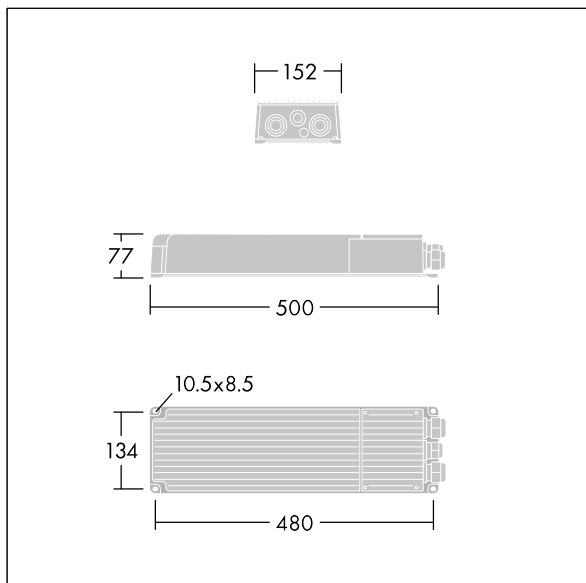

Connection from mains via terminal blocks. Mains supply must be fused according to local safety regulations.

Weight: 5.8 kg.

TLG\_ALG5\_F\_GB\_LE\_2100W.jpg

TLG\_ALG5\_M\_GB\_LE\_2100W.wmf