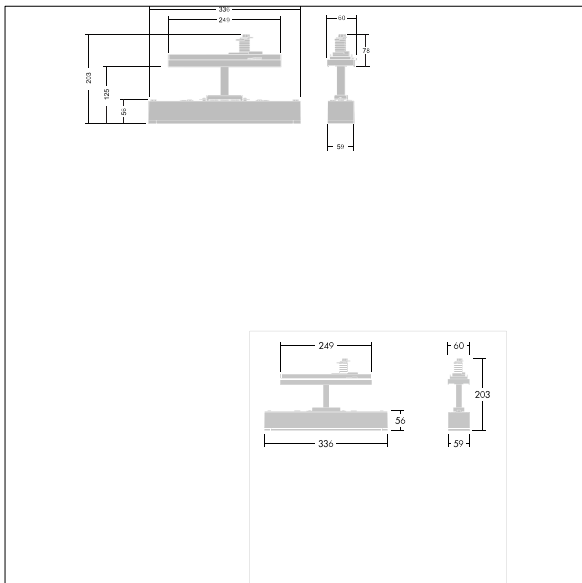

TLG_VOYO_M_CONTUS.wmf

Alle værdier markeret med * er nominelle værdier. Thorn bruger gennemprøvede komponenter fra førende leverandører, men der kan opstå isolerede tilfælde af teknologi-relaterede svigt på særskilte LED i løbet af det klassificerede produkts levetid. Internationale standarder sætter tolerancen ved bevaret lysudbytte og tilsluttet belastning til $\pm 10\%$. Medmindre andet er angivet, gælder værdierne for en omgivelsestemperatur på 25° C.

Thorn Lighting foretager løbende videreudvikling og optimering af sine produkter. Der forbeholdes alle rettigheder til at ændre på specifikationerne uden forudgående varsel eller offentlig bekendtgørelse. © Thorn Lighting