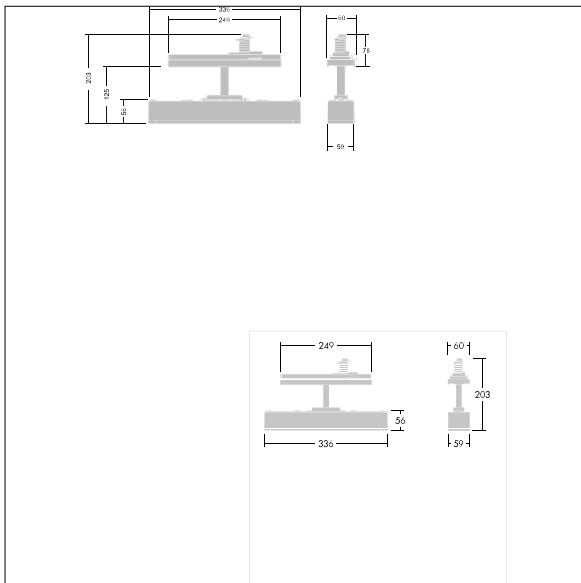

TLG_VOYO_M_CONTUS.wmf

Alle værdier markeret med * er nominelle værdier. Thorn bruger gennemprøvede komponenter fra førende leverandører, men der kan opstå isolerede tilfælde af teknologi-relaterede svigt på særskilte LED i løbet af det klassificerede produkts levetid. Internationale standarder sætter tolerancen ved bevaret lysudbytte og tilsluttet belastning til $\pm 10\%$. Medmindre andet er angivet, gælder værdierne for en omgivelsestemperatur på 25° C.

Thorn Lighting foretager løbende videreudvikling og optimering af sine produkter. Der forbeholdes alle rettigheder til at ændre på specifikationerne uden forudgående varsel eller offentlig bekendtgørelse. © Thorn Lighting