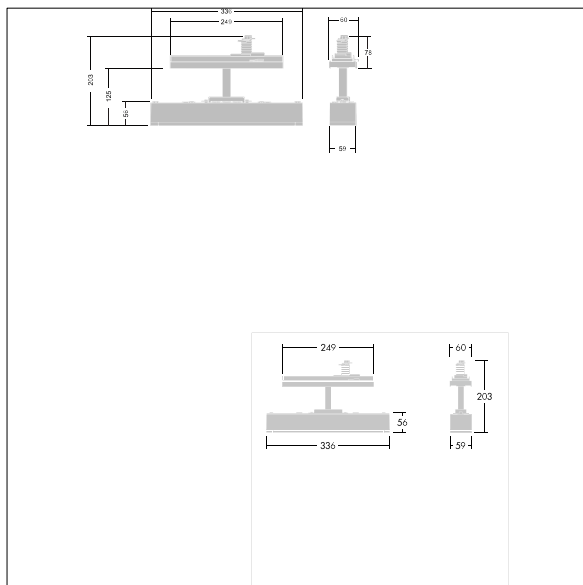

TLG_VOYO_M_CONTUS.wmf

Alle værdier markeret med * er nominelle værdier. Thorn bruger gennemprøvede komponenter fra førende leverandører, men der kan opstå isolerede tilfælde af teknologi-relaterede svigt på særskilte LED i løbet af det klassificerede produkts levetid. Internationale standard sætter tolerancen ved bevaret lysudbytte og tilsluttet belastning til ± 10 %. Medmindre andet er angivet, gælder værdierne for en omgivelsestemperatur på 25° C.

Thorn Lighting foretager løbende videreudvikling og optimering af sine produkter. Der forbeholdes alle rettigheder til at ændre på specifikationerne uden forudgående varsel eller offentlig bekendtgørelse. © Thorn Lighting