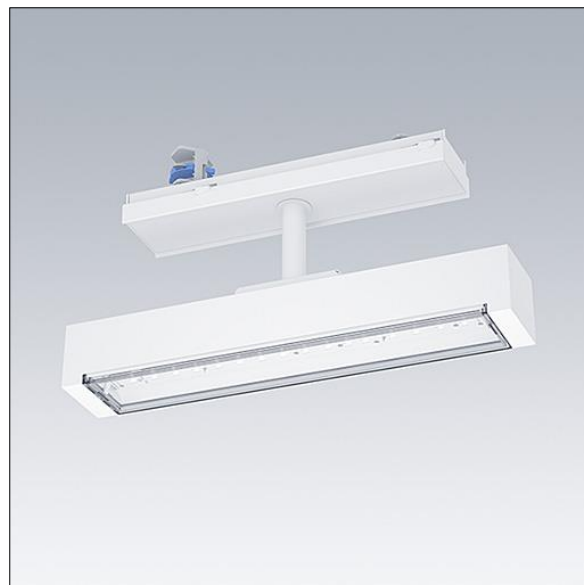

Voyager One

THORN

96636589 VOYAGER ONE CON ANT E3T S WH

T_a -5 +30	IP20	IK03			T_a 0 +35
-----------------	------	------	---	---	----------------

Voyager One

Slim IP20 LED emergency lighting luminaire; Luminaire with local battery supply for 3 h emergency lighting in maintained or non-maintained mode, with automatic test (auto-test) via the luminaire, display of luminaire status via status LED; ; ; additional click-optics optimised for escape routes and open areas from higher mounting heights available; Click in legends for viewing from a maximum distance of 23 m and 30 m available to convert to escape sign luminaire; housing made of polycarbonate white; cover mode of transparent polycarbonate; Tool-less 'click' mounting; zero maintenance thanks to LED technology; service life of 50,000 h at constant luminous flux; Power supply: 220/240 V AC; Luminaire input power: 4 W; IP20; class of protection: SC2; Impact strength: IK03; Dimensions: 336 x 59 x 158 mm; weight: 0.65 kg

Self-contained emergency luminaires rely on long-lasting batteries. Thorn batteries are robust and comes with a three-year guarantee (applicable subject to the terms and conditions of and to the extent as set forth in the manufacturer's guarantee on Thorn products, which shall be applicable analogously and which is available under http://www.thornlighting.com/en/products/5-year-guarantee/5-year-warranty/terms-of-guarantee_en.pdf. The battery guarantee shall not come into effect if the product has been installed later than three(3) months after delivery EXW (Incoterms 2010).