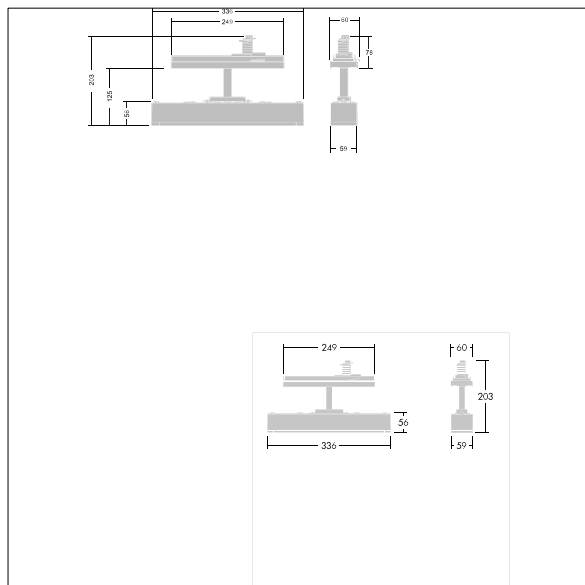

TLG_VOYO_M_CONTUS.wmf

Alle værdier markeret med * er nominelle værdier. Thorn bruger gennemprøvede komponenter fra førende leverandører, men der kan opstå isolerede tilfælde af teknologi-relaterede svigt på særskilte LED i løbet af det klassificerede produkts levetid. Internationale standard sætter tolerancen ved bevaret lysudbytte og tilsluttet belastning til ± 10 %. Medmindre andet er angivet, gælder værdierne for en omgivelsestemperatur på 25° C.

Thorn Lighting foretager løbende videreudvikling og optimering af sine produkter. Der forbeholdes alle rettigheder til at ændre på specifikationerne uden forudgående varsel eller offentlig bekendtgørelse. © Thorn Lighting