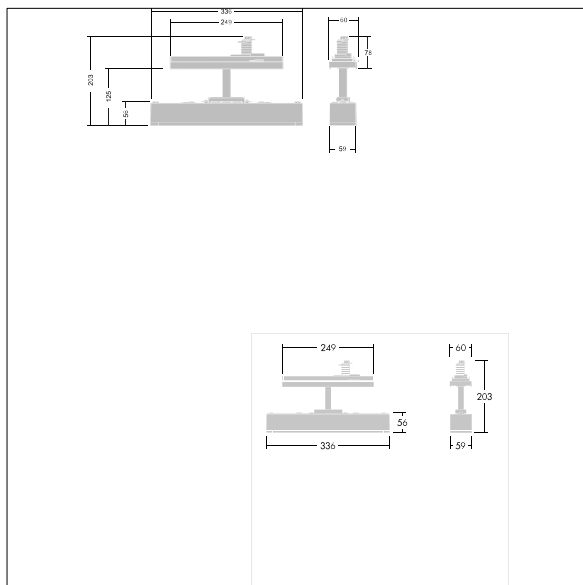

TLG_VOYO_M_CONTUS.wmf

Alle værdier markeret med * er nominelle værdier. Thorn bruger gennemprøvede komponenter fra førende leverandører, men der kan opstå isolerede tilfælde af teknologi-relaterede svigt på særskilte LED i løbet af det klassificerede produkts levetid. Internationale standard sætter tolerancen ved bevaret lysudbytte og tilsluttet belastning til $\pm 10\%$. Medmindre andet er angivet, gælder værdierne for en omgivelsestemperatur på 25° C.

Thorn Lighting foretager løbende videreudvikling og optimering af sine produkter. Der forbeholdes alle rettigheder til at ændre på specifikationerne uden forudgående varsel eller offentlig bekendtgørelse. © Thorn Lighting