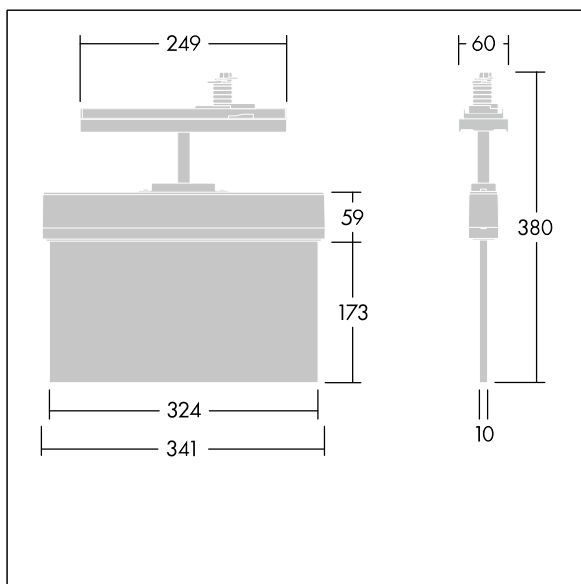

TLG_VYST_M_150_CONTUS.wmf

Alle værdier markeret med * er nominelle værdier. Medmindre andet er angivet, gælder værdierne for en omgivelsestemperatur på 25° C.

Thorn Lighting foretager løbende videreudvikling og optimering af sine produkter. Der forbeholdes alle rettigheder til at ændre på specifikationerne uden forudgående varsel eller offentlig bekendtgørelse. © Thorn Lighting