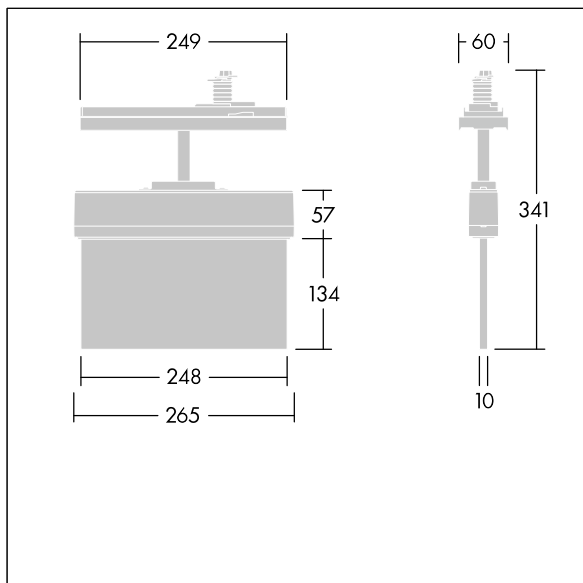

Voyager Style

THORN

96636579 VOYAGER STYLE 115 CON ECC WH

T_a -5 +30	IP20	IK03	CE	T_a 0 +35
-----------------	------	------	----	----------------

Voyager Style

Ultra slim LED escape sign luminaire; Luminaire for central emergency light supply, with circuit monitoring, without single monitoring of the luminaire; ; housing made of polycarbonate ; luminaire easy to install; supplied with a set of ISO 7010 mountable direction signs (left, right, up, down and blank) for viewing from a maximum distance of 23 m; mounting of signs with discrete mounting pins; zero maintenance thanks to LED technology; service life of 50,000 h at constant luminous flux; uniform backlighting of pictogram; luminance > 500 cd/m² in the white region; Power supply: 220/240 V AC; Luminaire input power: 5 W; degree of protection: IP20, class of protection: Class II electrical; Impact strength: Impact strength: IK03; Dimensions: 266 x 37 x 295 mm; weight: 0.8 kg

TLG_VYST_F_115_UP_CONTUS.jpg

TLG_VYST_M_115_CONTUS.wmf

Alle værdier markeret med * er nominelle værdier. Medmindre andet er angivet, gælder værdierne for en omgivelsestemperatur på 25° C.

Thorn Lighting foretager løbende videreudvikling og optimering af sine produkter. Der forbeholdes alle rettigheder til at ændre på specifikationerne uden forudgående varsel eller offentlig bekendtgørelse. © Thorn Lighting