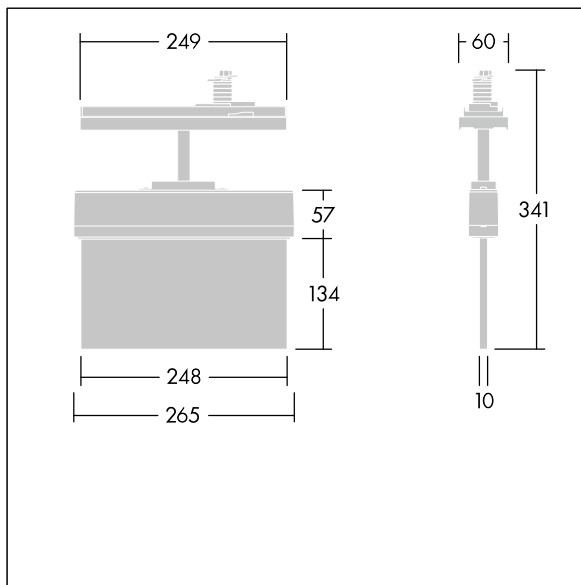

TLG_VYST_M_115_CONTUS.wmf

Alle værdier markeret med * er nominelle værdier. Medmindre andet er angivet, gælder værdierne for en omgivelsestemperatur på 25° C.

Thorn Lighting foretager løbende videreudvikling og optimering af sine produkter. Der forbeholdes alle rettigheder til at ændre på specifikationerne uden forudgående varsel eller offentlig bekendtgørelse. © Thorn Lighting