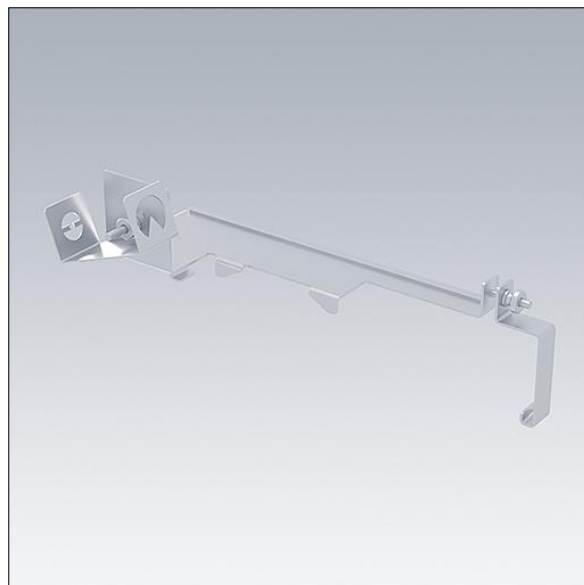

# Areaflood Pro 2

96636419 AFP2 AIMING DEVICE

THORN

## Areaflood Pro 2

Mechanical aiming device to assist with the on-site adjustment of orientation and tilting for Areaflood Pro 2 Medium and Large floodlights.

TLG\_AFP2\_F\_AD2.jpg