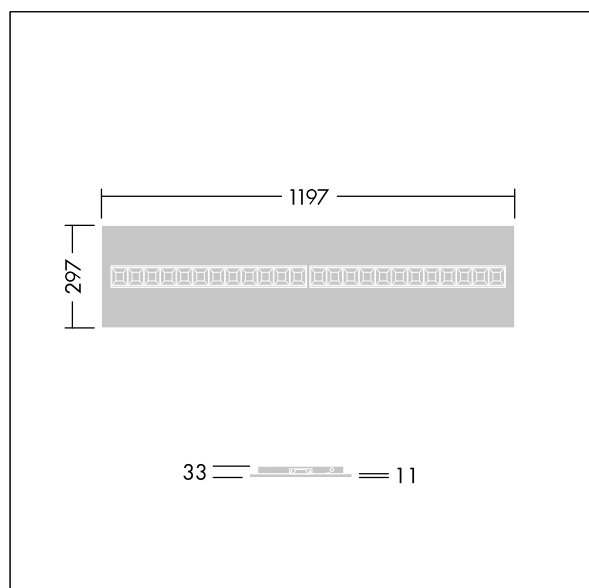

Omega Moduline

96636396 OMEGA M 4800-840 HFIX WHG 3X12

THORN

Omega Moduline

A sustainable LED panel utilising replaceable modular linear LED light sources and driver for office and education applications. Each complete LED module can be easily replaced tool-free and offers a simple click-in mechanism, this allows a change of LED modules at end of life or the change of colour temperature or colour rendering if desired. A combination of deep cells with primary lenses provides high quality lighting with even light distribution and efficient glare control at very high brightness of the LED modules. Electronic, DALI-2 dimmable. Class II electrical, IP20, Impact strength: IK03. Body: white. LED module reflector finished in white. Suitable for recessed lay in grid ceilings as standard and when combined with additional accessories will allow installation in concealed ceilings, plasterboard ceilings, surface-mounted and suspended. All accessories need to be ordered separately. Rated median useful life: L90 50000 h at 25 °C. Colour Rendering Index min.: 80 Complete with 4000K LED.

Dimensions: 1197 x 297 x 33 mm

Luminaire input power: 33.8 W

Luminaire luminous flux: 5000 lm

Luminaire efficacy: 148 lm/W

Weight: 2.76 kg

TLG_OMGM_F_1200X300.jpg

TLG_OMGM_M_300X1200.wmf

Dette produkt indeholder en lyskilde i energieffektivitetsklasse D.