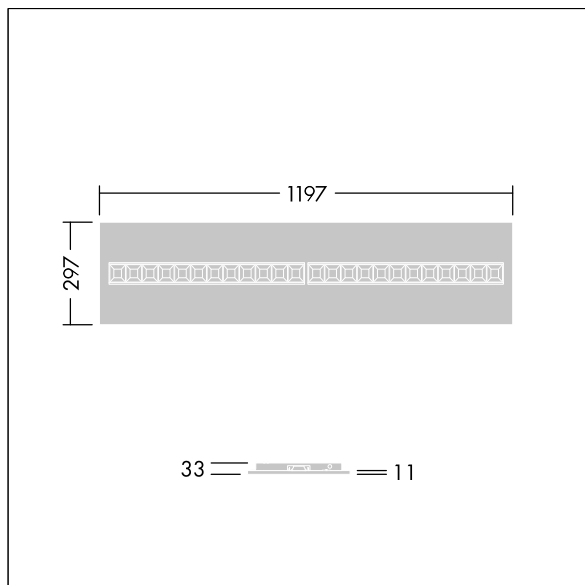

Omega Moduline

96636395 OMEGA M 4800-840 HF WHG 3X12

THORN

Omega Moduline

A sustainable LED panel utilising replaceable modular linear LED light sources and driver for office and education applications. Each complete LED module can be easily replaced tool-free and offers a simple click-in mechanism, this allows a change of LED modules at end of life or the change of colour temperature or colour rendering if desired. A combination of deep cells with primary lenses provides high quality lighting with even light distribution and efficient glare control at very high brightness of the LED modules. Electronic, fixed output control gear. Class II electrical, IP20, Impact strength: IK03. Body: white mild sheet steel. LED module reflector finished in white. Suitable for recessed lay in grid ceilings as standard and when combined with additional accessories will allow installation in concealed ceilings, plasterboard ceilings, surface-mounted and suspended. All accessories need to be ordered separately. Rated median useful life: L90 50000 h at 25 °C. Colour Rendering Index min.: 80 Complete with 4000K LED.

Dimensions: 1197 x 297 x 33 mm
Luminaire input power: 32.7 W
Luminaire luminous flux: 5000 lm
Luminaire efficacy: 153 lm/W
Weight: 1.63 kg

TLG_OMGM_F_1200X300.jpg

TLG_OMGM_M_300X1200.wmf

Dette produkt indeholder en lyskilde i energieffektivitetsklasse D.