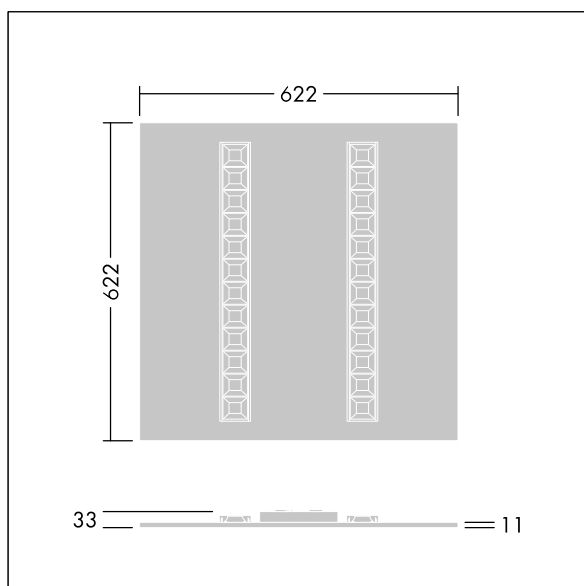

Omega Moduline

96636394 OMEGA M 4800-840 HFIX WHG Q625

THORN

Omega Moduline

A sustainable LED panel utilising replaceable modular linear LED light sources and driver for office and education applications. Each complete LED module can be easily replaced tool-free and offers a simple click-in mechanism, this allows a change of LED modules at end of life or the change of colour temperature or colour rendering if desired. A combination of deep cells with primary lenses provides high quality lighting with even light distribution and efficient glare control at very high brightness of the LED modules. Electronic, DALI-2 dimmable. Class II electrical, IP20, Impact strength: IK03. Body: white. LED module reflector finished in white. Suitable for recessed lay in grid ceilings as standard and when combined with additional accessories will allow installation in concealed ceilings, plasterboard ceilings, surface-mounted and suspended. All accessories need to be ordered separately. Rated median useful life: L90 50000 h at 25 °C. Colour Rendering Index min.: 80 Complete with 4000K LED.

Dimensions: 622 x 622 x 33 mm
Luminaire input power: 33.8 W
Luminaire luminous flux: 5000 lm
Luminaire efficacy: 148 lm/W
Weight: 2.78 kg

TLG_OMGM_F_600X600.jpg

TLG_OMGM_M_625X625.wmf

Dette produkt indeholder en lyskilde i energieffektivitetsklasse D.