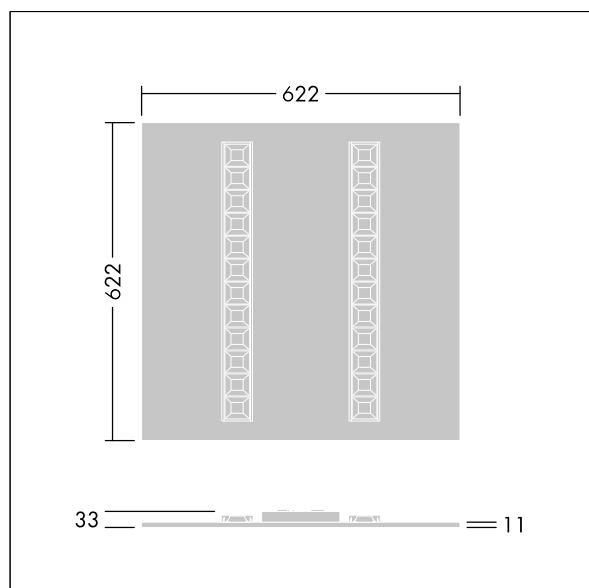

Omega Moduline

96636393 OMEGA M 4800-840 HF WHG Q625

THORN

Omega Moduline

A sustainable LED panel utilising replaceable modular linear LED light sources and driver for office and education applications. Each complete LED module can be easily replaced tool-free and offers a simple click-in mechanism, this allows a change of LED modules at end of life or the change of colour temperature or colour rendering if desired. A combination of deep cells with primary lenses provides high quality lighting with even light distribution and efficient glare control at very high brightness of the LED modules. Electronic, fixed output control gear. Class II electrical, IP20, Impact strength: IK03. Body: white mild sheet steel. LED module reflector finished in white. Suitable for recessed lay in grid ceilings as standard and when combined with additional accessories will allow installation in concealed ceilings, plasterboard ceilings, surface-mounted and suspended. All accessories need to be ordered separately. Rated median useful life: L90 50000 h at 25 °C. Colour Rendering Index min.: 80 Complete with 4000K LED.

Dimensions: 622 x 622 x 33 mm
Luminaire input power: 32.7 W
Luminaire luminous flux: 5000 lm
Luminaire efficacy: 153 lm/W
Weight: 2.65 kg

TLG_OMGM_F_600X600.jpg

TLG_OMGM_M_625X625.wmf

Dette produkt indeholder en lyskilde i energieffektivitetsklasse D.