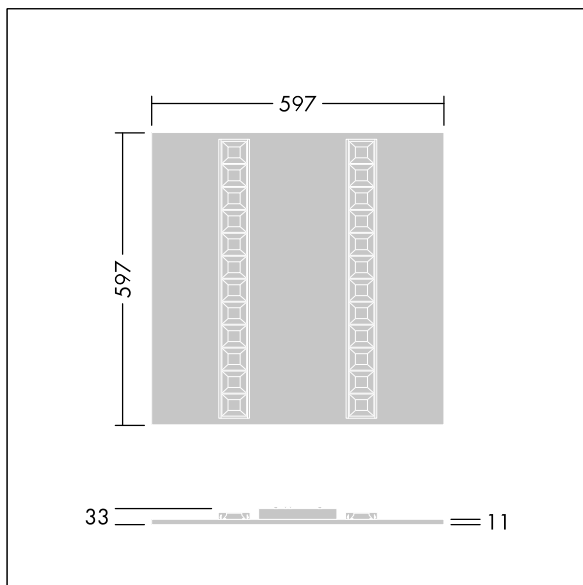

Omega Moduline

96636392 OMEGA M 4800-840 HFIX WHG Q600

THORN

Omega Moduline

A sustainable LED panel utilising replaceable modular linear LED light sources and driver for office and education applications. Each complete LED module can be easily replaced tool-free and offers a simple click-in mechanism, this allows a change of LED modules at end of life or the change of colour temperature or colour rendering if desired. A combination of deep cells with primary lenses provides high quality lighting with even light distribution and efficient glare control at very high brightness of the LED modules. Electronic, DALI-2 dimmable. Class II electrical, IP20, Impact strength: IK03. Body: white. LED module reflector finished in white. Suitable for recessed lay in grid ceilings as standard and when combined with additional accessories will allow installation in concealed ceilings, plasterboard ceilings, surface-mounted and suspended. All accessories need to be ordered separately. Rated median useful life: L90 50000 h at 25 °C. Colour Rendering Index min.: 80 Complete with 4000K LED.

Dimensions: 597 x 597 x 33 mm
Luminaire input power: 33.8 W
Luminaire luminous flux: 5000 lm
Luminaire efficacy: 148 lm/W
Weight: 2.65 kg

TLG_OMGM_F_600X600.jpg

TLG_OMGM_M_600X600.wmf

Dette produkt indeholder en lyskilde i energieffektivitetsklasse D.