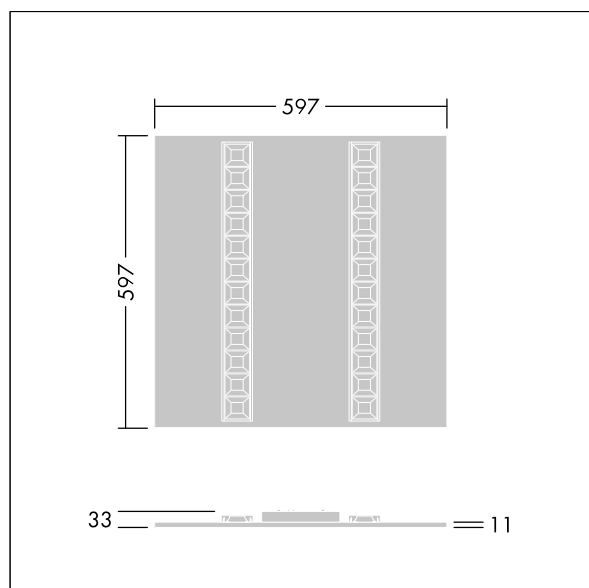

Omega Moduline

96636391 OMEGA M 4800-840 HF WHG Q600

THORN

Omega Moduline

A sustainable LED panel utilising replaceable modular linear LED light sources and driver for office and education applications. Each complete LED module can be easily replaced tool-free and offers a simple click-in mechanism, this allows a change of LED modules at end of life or the change of colour temperature or colour rendering if desired. A combination of deep cells with primary lenses provides high quality lighting with even light distribution and efficient glare control at very high brightness of the LED modules. Electronic, fixed output control gear. Class II electrical, IP20, Impact strength: IK03. Body: white mild sheet steel. LED module reflector finished in white. Suitable for recessed lay in grid ceilings as standard and when combined with additional accessories will allow installation in concealed ceilings, plasterboard ceilings, surface-mounted and suspended. All accessories need to be ordered separately. Rated median useful life: L90 50000 h at 25 °C. Colour Rendering Index min.: 80 Complete with 4000K LED.

Dimensions: 597 x 597 x 33 mm
Luminaire input power: 32.7 W
Luminaire luminous flux: 5000 lm
Luminaire efficacy: 153 lm/W
Weight: 2.52 kg

TLG_OMGM_F_600X600.jpg

TLG_OMGM_M_600X600.wmf

Dette produkt indeholder en lyskilde i energieffektivitetsklasse D.