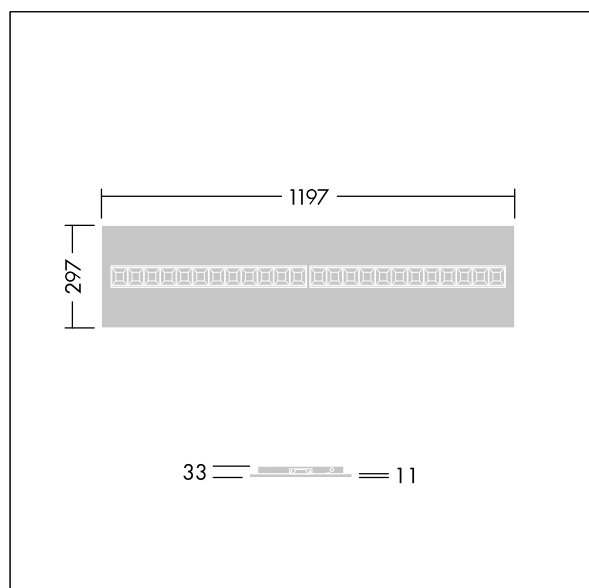

Omega Moduline

96636390 OMEGA M 3300-840 HFIX WHG 3X12

THORN

Omega Moduline

A sustainable LED panel utilising replaceable modular linear LED light sources and driver for office and education applications. Each complete LED module can be easily replaced tool-free and offers a simple click-in mechanism, this allows a change of LED modules at end of life or the change of colour temperature or colour rendering if desired. A combination of deep cells with primary lenses provides high quality lighting with even light distribution and efficient glare control at very high brightness of the LED modules. Electronic, DALI-2 dimmable. Class II electrical, IP20, Impact strength: IK03. Body: white. LED module reflector finished in white. Suitable for recessed lay in grid ceilings as standard and when combined with additional accessories will allow installation in concealed ceilings, plasterboard ceilings, surface-mounted and suspended. All accessories need to be ordered separately. Rated median useful life: L90 50000 h at 25 °C. Colour Rendering Index min.: 80 Complete with 4000K LED.

Dimensions: 1197 x 297 x 33 mm

Luminaire input power: 22.3 W

Luminaire luminous flux: 3200 lm

Luminaire efficacy: 143 lm/W

Weight: 2.76 kg

TLG_OMGM_F_1200X300.jpg

TLG_OMGM_M_300X1200.wmf

Dette produkt indeholder en lyskilde i energieffektivitetsklasse D.