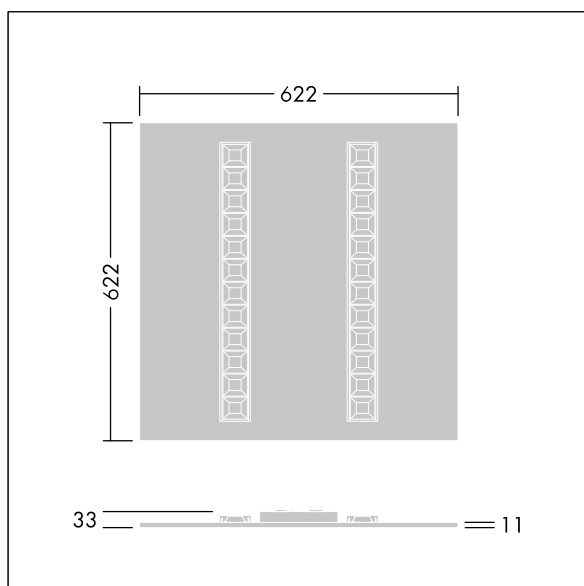

Omega Moduline

96636388 OMEGA M 3300-840 HFIX WHG Q625

THORN

Omega Moduline

A sustainable LED panel utilising replaceable modular linear LED light sources and driver for office and education applications. Each complete LED module can be easily replaced tool-free and offers a simple click-in mechanism, this allows a change of LED modules at end of life or the change of colour temperature or colour rendering if desired. A combination of deep cells with primary lenses provides high quality lighting with even light distribution and efficient glare control at very high brightness of the LED modules. Electronic, DALI-2 dimmable. Class II electrical, IP20, Impact strength: IK03. Body: white. LED module reflector finished in white. Suitable for recessed lay in grid ceilings as standard and when combined with additional accessories will allow installation in concealed ceilings, plasterboard ceilings, surface-mounted and suspended. All accessories need to be ordered separately. Rated median useful life: L90 50000 h at 25 °C. Colour Rendering Index min.: 80 Complete with 4000K LED.

Dimensions: 622 x 622 x 33 mm
Luminaire input power: 22.3 W
Luminaire luminous flux: 3200 lm
Luminaire efficacy: 143 lm/W
Weight: 2.78 kg

TLG_OMGM_F_600X600.jpg

TLG_OMGM_M_625X625.wmf

Dette produkt indeholder en lyskilde i energieffektivitetsklasse D.