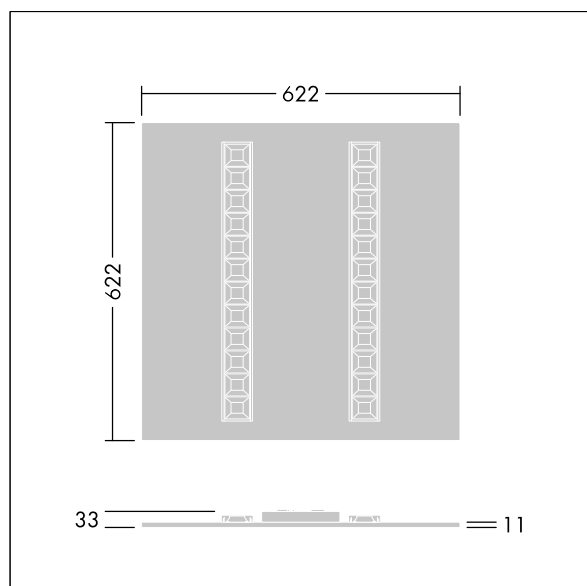

Omega Moduline

96636387 OMEGA M 3300-840 HF WHG Q625

THORN

Omega Moduline

A sustainable LED panel utilising replaceable modular linear LED light sources and driver for office and education applications. Each complete LED module can be easily replaced tool-free and offers a simple click-in mechanism, this allows a change of LED modules at end of life or the change of colour temperature or colour rendering if desired. A combination of deep cells with primary lenses provides high quality lighting with even light distribution and efficient glare control at very high brightness of the LED modules. Electronic, fixed output control gear. Class II electrical, IP20, Impact strength: IK03. Body: white mild sheet steel. LED module reflector finished in white. Suitable for recessed lay in grid ceilings as standard and when combined with additional accessories will allow installation in concealed ceilings, plasterboard ceilings, surface-mounted and suspended. All accessories need to be ordered separately. Rated median useful life: L90 50000 h at 25 °C. Colour Rendering Index min.: 80 Complete with 4000K LED.

Dimensions: 622 x 622 x 33 mm
Luminaire input power: 21.9 W
Luminaire luminous flux: 3200 lm
Luminaire efficacy: 146 lm/W
Weight: 2.65 kg

TLG_OMGM_F_600X600.jpg

TLG_OMGM_M_625X625.wmf

Dette produkt indeholder en lyskilde i energieffektivitetsklasse D.