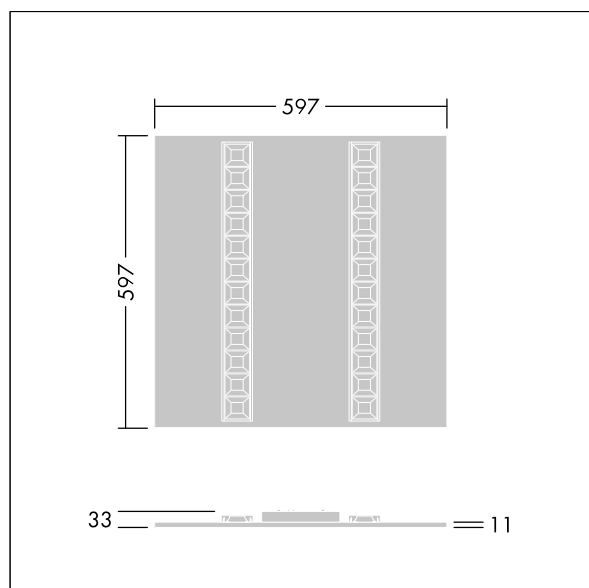

Omega Moduline

96636385 OMEGA M 3300-840 HF WHG Q600

THORN

Omega Moduline

A sustainable LED panel utilising replaceable modular linear LED light sources and driver for office and education applications. Each complete LED module can be easily replaced tool-free and offers a simple click-in mechanism, this allows a change of LED modules at end of life or the change of colour temperature or colour rendering if desired. A combination of deep cells with primary lenses provides high quality lighting with even light distribution and efficient glare control at very high brightness of the LED modules. Electronic, fixed output control gear. Class II electrical, IP20, Impact strength: IK03. Body: white mild sheet steel. LED module reflector finished in white. Suitable for recessed lay in grid ceilings as standard and when combined with additional accessories will allow installation in concealed ceilings, plasterboard ceilings, surface-mounted and suspended. All accessories need to be ordered separately. Rated median useful life: L90 50000 h at 25 °C. Colour Rendering Index min.: 80 Complete with 4000K LED.

Dimensions: 597 x 597 x 33 mm
Luminaire input power: 21.9 W
Luminaire luminous flux: 3200 lm
Luminaire efficacy: 146 lm/W
Weight: 2.52 kg

TLG_OMGM_F_600X600.jpg

TLG_OMGM_M_600X600.wmf

Dette produkt indeholder en lyskilde i energieffektivitetsklasse D.