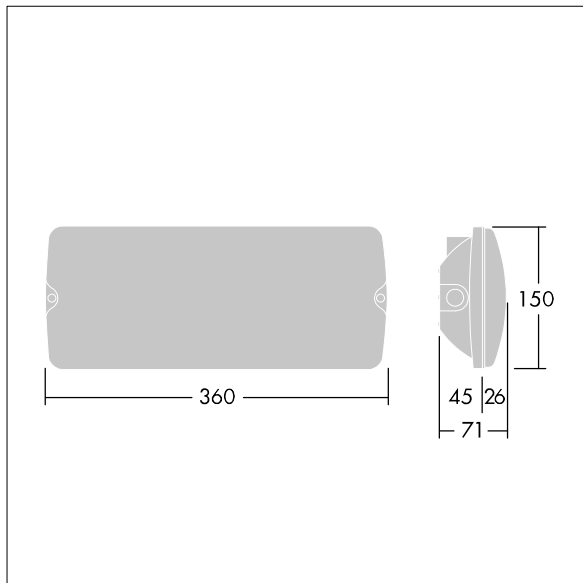

TLG_VYSO_M_LDL.wmf

Alle værdier markeret med * er nominelle værdier. Thorn bruger gennemprøvede komponenter fra førende leverandører, men der kan opstå isolerede tilfælde af teknologi-relaterede svigt på særskilte LED i løbet af det klassificerede produkts levetid. Internationale standarder sætter tolerancen ved bevaret lysudbytte og tilsluttet belastning til $\pm 10\%$. Medmindre andet er angivet, gælder værdierne for en omgivelsestemperatur på 25° C.

Thorn Lighting foretager løbende videreudvikling og optimering af sine produkter. Der forbeholdes alle rettigheder til at ændre på specifikationerne uden forudgående varsel eller offentlig bekendtgørelse. © Thorn Lighting