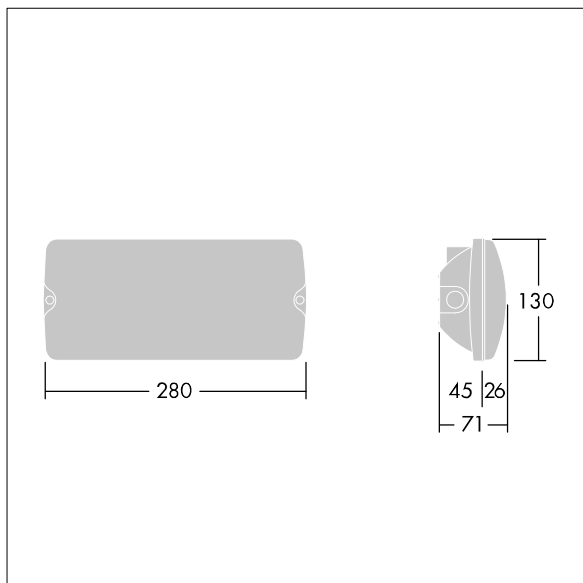

TLG_VYSO_M_LDS.wmf

Alle værdier markeret med * er nominelle værdier. Thorn bruger gennemprøvede komponenter fra førende leverandører, men der kan opstå isolerede tilfælde af teknologi-relaterede svigt på særskilte LED i løbet af det klassificerede produkts levetid. Internationale standarder sætter tolerancen ved bevaret lysudbytte og tilsluttet belastning til $\pm 10\%$. Medmindre andet er angivet, gælder værdierne for en omgivelsestemperatur på 25° C.

Thorn Lighting foretager løbende videreudvikling og optimering af sine produkter. Der forbeholdes alle rettigheder til at ændre på specifikationerne uden forudgående varsel eller offentlig bekendtgørelse. © Thorn Lighting