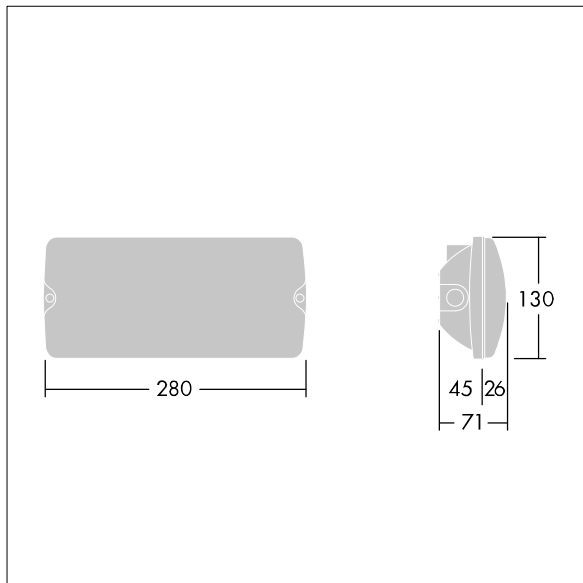

TLG_VYSO_M_LDS.wmf

Alle værdier markeret med * er nominelle værdier. Thorn bruger gennemprøvede komponenter fra førende leverandører, men der kan opstå isolerede tilfælde af teknologi-relaterede svigt på særskilte LED i løbet af det klassificerede produkts levetid. Internationale standarder sætter tolerancen ved bevaret lysudbytte og tilsluttet belastning til $\pm 10\%$. Medmindre andet er angivet, gælder værdierne for en omgivelsestemperatur på 25° C.

Thorn Lighting foretager løbende videreudvikling og optimering af sine produkter. Der forbeholdes alle rettigheder til at ændre på specifikationerne uden forudgående varsel eller offentlig bekendtgørelse. © Thorn Lighting