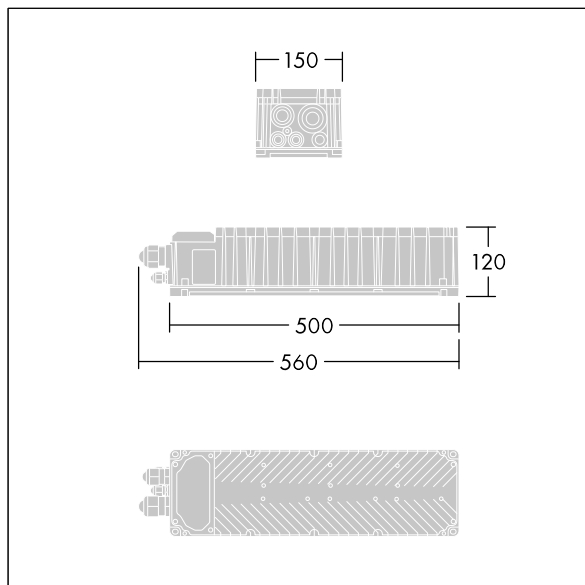

## Altis Gen5

Class I, DALI 2 programmable gearbox, with 2 independent output channels and IP66 enclosure, for TV broadcasting applications. Suitable for dedicated 288 / 312 / 336 LED Altis floodlight, to be installed remotely up to 200m from the floodlight. Nominal input voltage: 200-440, output current 1050mA with DALI 2 configurable single-channel, IEEE 1789 flicker recommended practice compliant suitable for super slow motion camera filming, surge level 10kV for both common mode and differential.

Connection from mains via terminal blocks. Mains supply must be fused according to local safety regulations.

Weight: 5.4 kg.

TLG\_ALT5\_F\_GB\_1700.jpg

TLG\_ALT5\_M\_GB.wmf