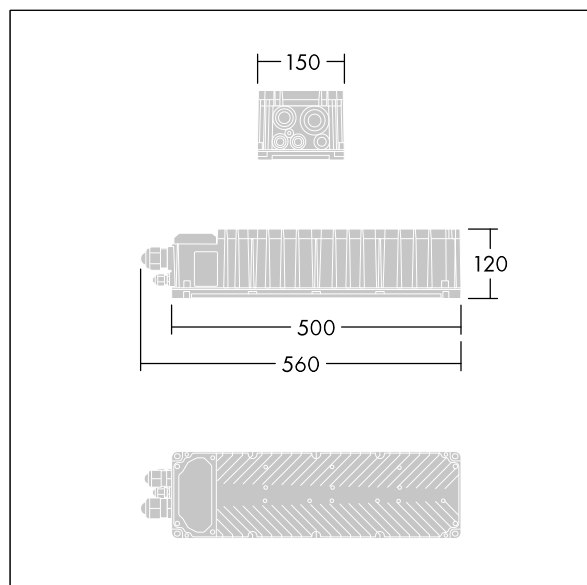

Altis Gen5

THORN

96671928 ALG5 GB 2052W 0.70A 565V 3CH DA

IP66	IK08				T _a 45
------	------	---	---	---	-------------------

Altis Gen5

Class I, DALI 2 programmable gearbox, with 3 independent output channels and IP66 enclosure, for TV broadcasting applications. Suitable for dedicated 432 / 456 / 480 / 504 LED Altis floodlight, to be installed remotely up to 200m from the floodlight. Nominal input voltage: 200-440, output current 700mA with DALI 2 configurable single-channel, IEEE 1789 flicker recommended practice compliant suitable for super slow motion camera filming, surge level 10kV for both common mode and differential.

Connection from mains via terminal blocks. Mains supply must be fused according to local safety regulations.

Weight: 6.2 kg.

TLG_ALT5_F_GB_1700.jpg

TLG_ALT5_M_GB.wmf