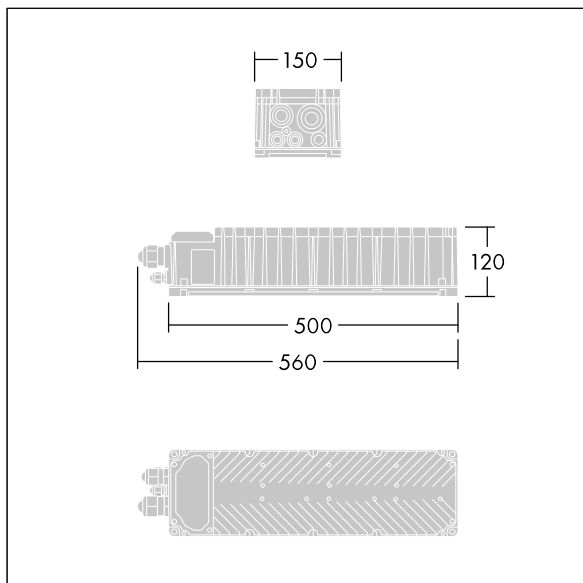

Altis Gen5

THORN

96671927 ALG5 GB 2052W 0.85A 565V 3CH DA

IP66 IK08    Ta45

Altis Gen5

Class I, DALI 2 programmable gearbox, with 3 independent output channels and IP66 enclosure, for TV broadcasting applications. Suitable for dedicated 432 / 456 / 480 / 504 LED Altis floodlight, to be installed remotely up to 200m from the floodlight. Nominal input voltage: 200-440, output current 850mA with DALI 2 configurable single-channel, IEEE 1789 flicker recommended practice compliant suitable for super slow motion camera filming, surge level 10kV for both common mode and differential.

Connection from mains via terminal blocks. Mains supply must be fused according to local safety regulations.

Weight: 6.2 kg.

TLG_ALT5_F_GB_1700.jpg

TLG_ALT5_M_GB.wmf

Alle værdier markeret med * er nominelle værdier. Medmindre andet er angivet, gælder værdierne for en omgivelsestemperatur på 25° C.