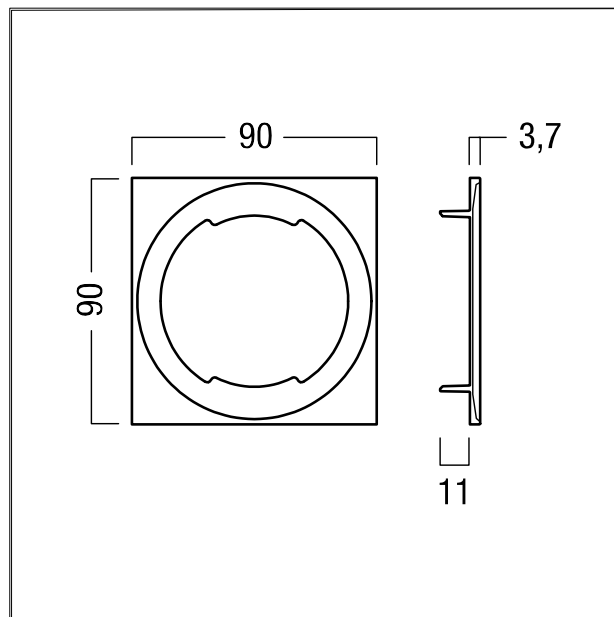

ZS_ONL_M_RESC_ED_Q90.wmf