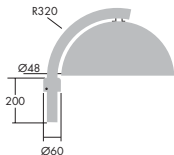

Mastebue R320 for 7403B 73.19870.153154

Overgangsstuds 1/2 - 3/4" 73.19870.153161