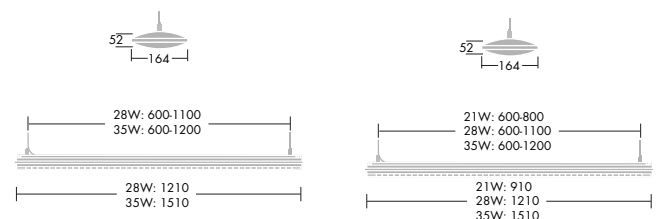

Specifikationer Lyskilder bestilles separat

Type	Ilcos kode	Sokkel	Vægt kg	EAN-Nr
Line XS Tech 2x21W				
LINE XS TECH 2X21W WHI PF/BLU	FDH	G5	2,3	73.19870.283127
LINE XS TECH 2X21W WHI PF/OP	FDH	G5	2,3	73.19870.290972
LINE XS TECH 2X21W GRY PF/BLU	FDH	G5	2,3	73.19870.283714
LINE XS TECH 2X21W GRY PF/OP	FDH	G5	2,3	73.19870.290989