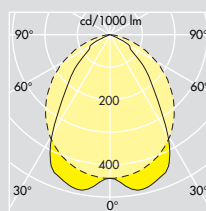

Indus XS mediumstrålende
2X49W T5
ULOR: 0% DLOR: 98% LOR: 98%