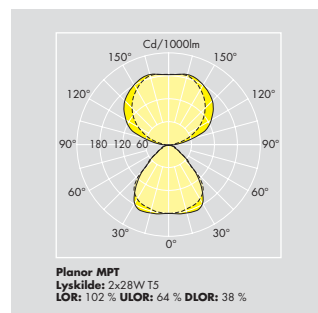

Planor MPT

- Minimalistisk og slankt design (35 mm høj) til moderne kontorarkitektur
- MicroPrism-teknologi koncentrerer lys på arbejdsområdet og reducerer blænding
- Oplys/nedlys: 60/40%
- Blændingstal (UGR) < 13
- Versioner med digital dæmp (HFD) og MiniSensa (HFS)
- Versioner med snoretæk (HFD SWD)
- Leveres inkl. lyskilder farve 830

Lyskilder

⇒ 21W, 28W, 39W, 54W
T5 (FDH) lysrør, sokkel: G5

Udførelse

Armatur: Pulverlakeret aluminium i sølvgrå.
Ophængsbøjler: Anodiseret aluminium.
Refraktor og optik: Akryl.
Opadvendt afskærmning: Polycarbonat, klar.

Installation/Montering

Justerbar wireophængning (2 m) med medfølgende Quick-lock.
Armatur leveres med 2,5 m tilledning.

Standarder

Designet og fremstillet i overensstemmelse med EN60598 og EN55015
⊕ Isolationsklasse I
Brandhæmmende op til 850° C
IP40

Specifikationer Leveres inkl. lyskilder, farve 830