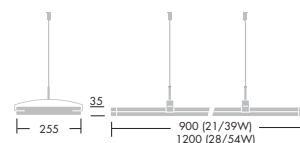

Planor MPT

- Minimalistisk og slankt design (35 mm høj) til moderne kontorarkitektur
- MicroPrism-teknologi koncentrerer lys på arbejdsområdet og reducerer blænding
- Oplys/nedlys: 60/40%
- Blændingstal (UGR) < 13
- Versioner med digital dæmp (HFD) og MiniSensa (HFS)
- Versioner med snoretæk (HFD SWD)
- Leveres inkl. lyskilder farve 830

Lyskilder

⇒ 21W, 28W, 39W, 54W
T5 (FDH) lysrør, sokkel: G5

Udførelse

Armatur: Pulverlakeret aluminium i sølvgrå.
Ophængsbøjler: Anodiseret aluminium.
Refraktor og optik: Akryl.
Opadvendt afskærmning: Polycarbonat, klar.

Installation/Montering

Justerbar wireophængning (2 m) med medfølgende Quick-lock.
Armatur leveres med 2,5 m tilledning.

Standarder

Designet og fremstillet i overensstemmelse med EN60598 og EN55015
⊕ Isolationsklasse I
Brandhæmmende op til 850° C
IP40

Specifikationer Leveres inkl. lyskilder, farve 830